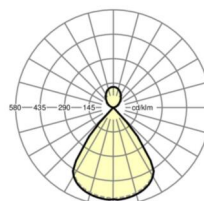

**MECHANICS**

Housing colour	traffic white RAL 9016
Dimensions (LxWxDxH)	1411mm x 51mm x 69mm
Weight (net)	3.7kg
Type of installation	Pendant individual mounting, Pendant light strip mounting

**Dimensions**

L	1411 mm	Length
B	51 mm	Width
H	69 mm	Height
A1	1200 mm	Mounting distance single mounting
P min	150 mm	Minimum suspension length
P max	1900 mm	Maximum suspension length

**DEEP-LINK**

<https://www.regiolum.de/en/article/60615036670>